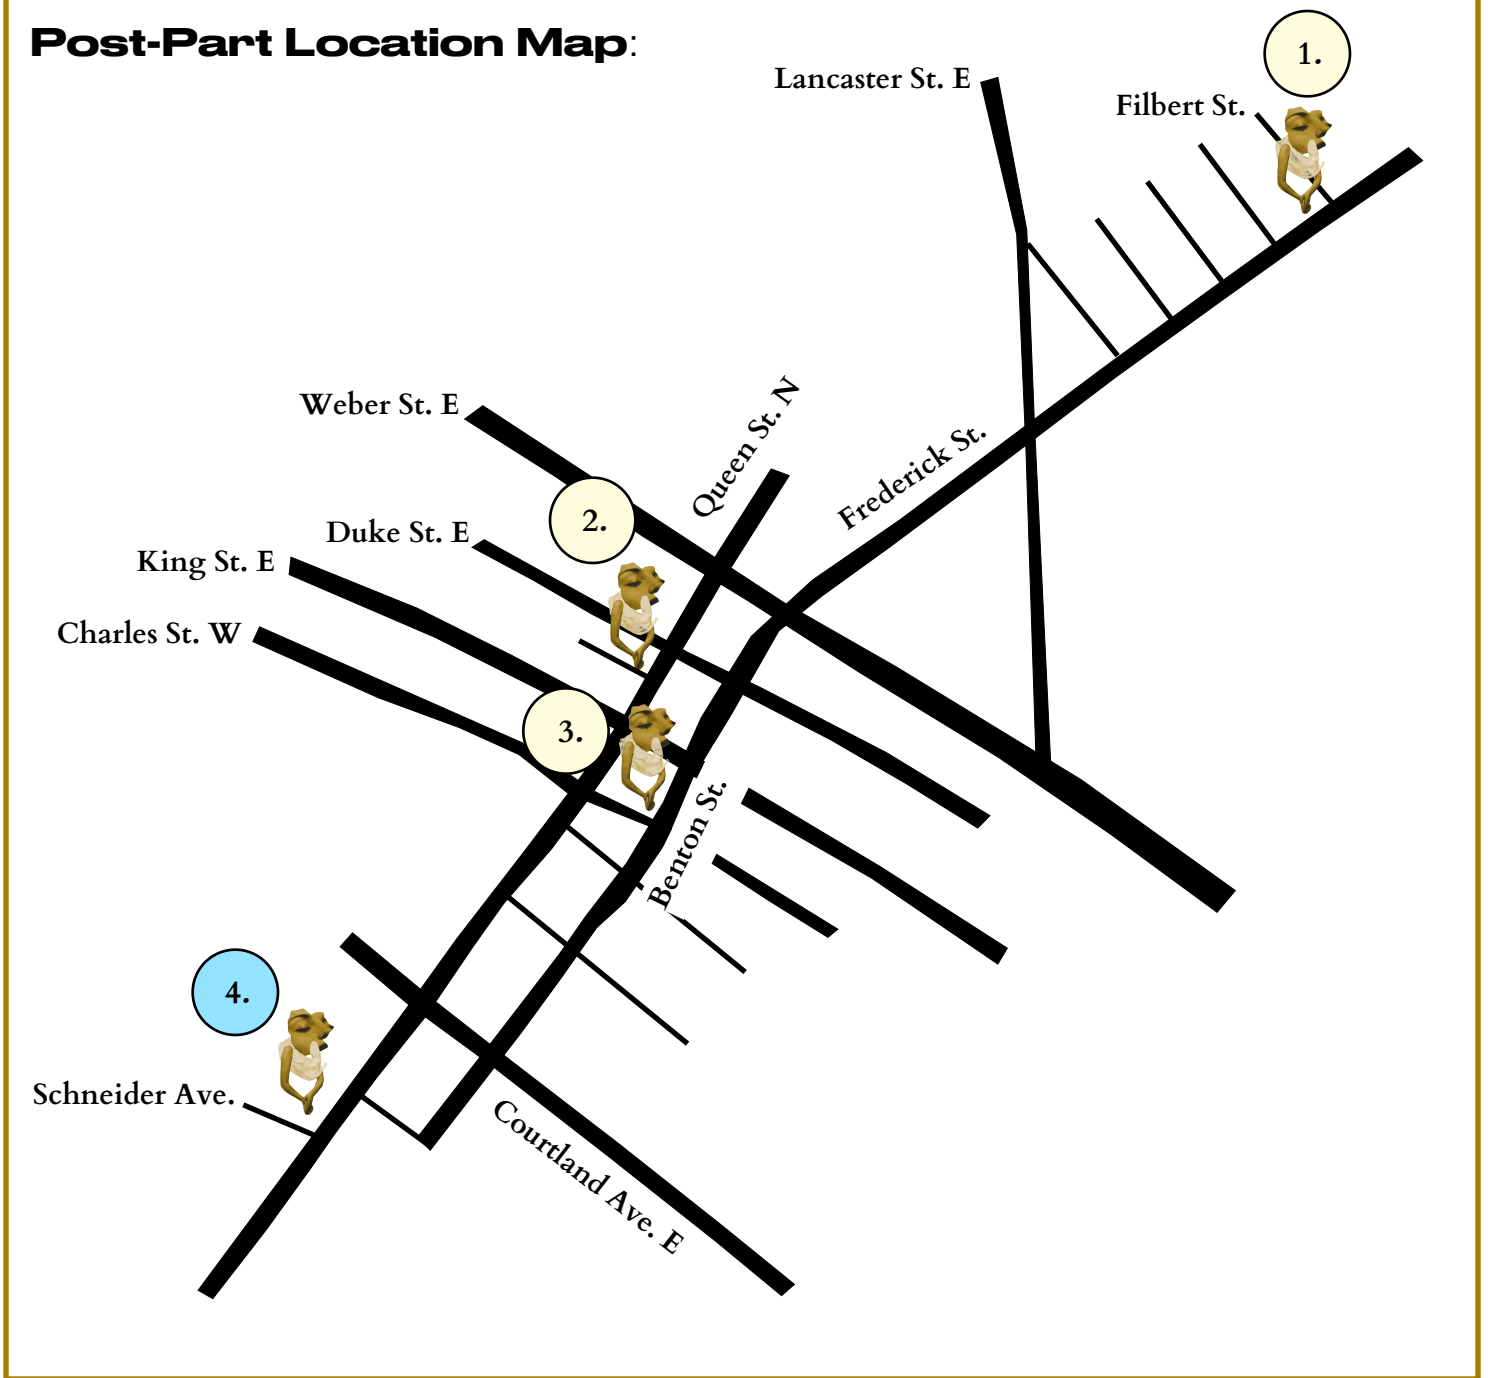

Post-Part Location Map:

1.

Ambrosia Corner Bakery **324 Frederick St.**

- * pick up location for postcard & hand held blue gel.
- * purchase a snack & beverage for the walk while supporting local!

3.

Benton & Charles parking garage

- * window located behind Ted Fullerton's sculpture "Pedestrian" on Benton Street.

2.

Encompass Health & Wellness **20 Queen St N.**

- * window accessible by Goudies Lane

4.

Joseph Schneider Haus **466 Queen St S.**

- * window accessible over foot bridge in window laneway.
- * BLUE LIGHT site.